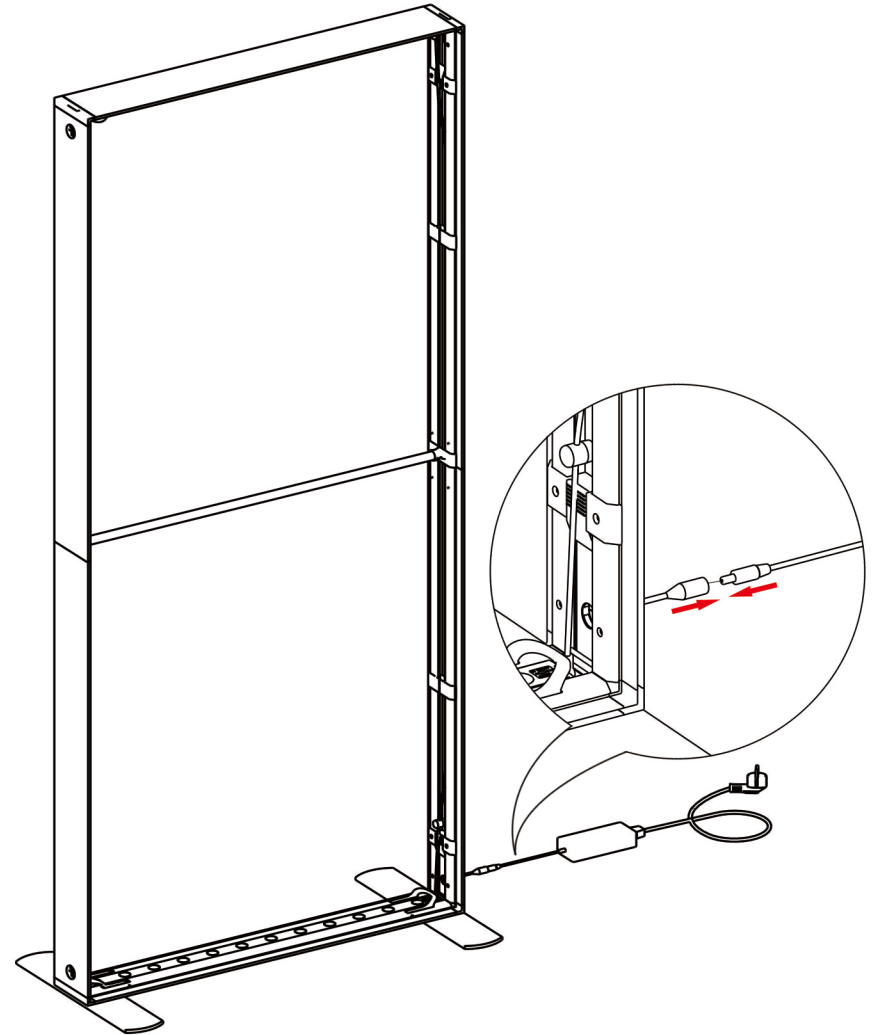

SEGO W100cm

Horizontal Profile x2

Vertical Profile Top x2

Vertical Profile Bottom x2

Mid Pole x1

Foot x2

Transformer x1

Y-Cable x1

9

10

SEGO Light Box
100x100

SEGO Light Box
100x150

SEGO Light Box
85x150

SEGO Light Box
200x200

SEGO Light Box
200x225

SEGO Light Box
200x240/200x250