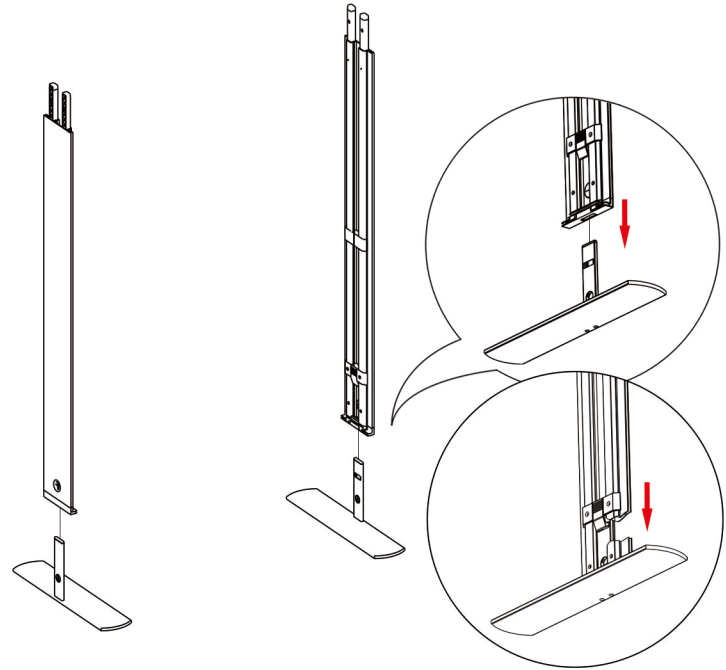

Horizontal Profile x2

Vertical Profile Top x2

Vertical Profile Bottom x2

Mid Pole x1

Transformer x1

Y-Cable x1

①