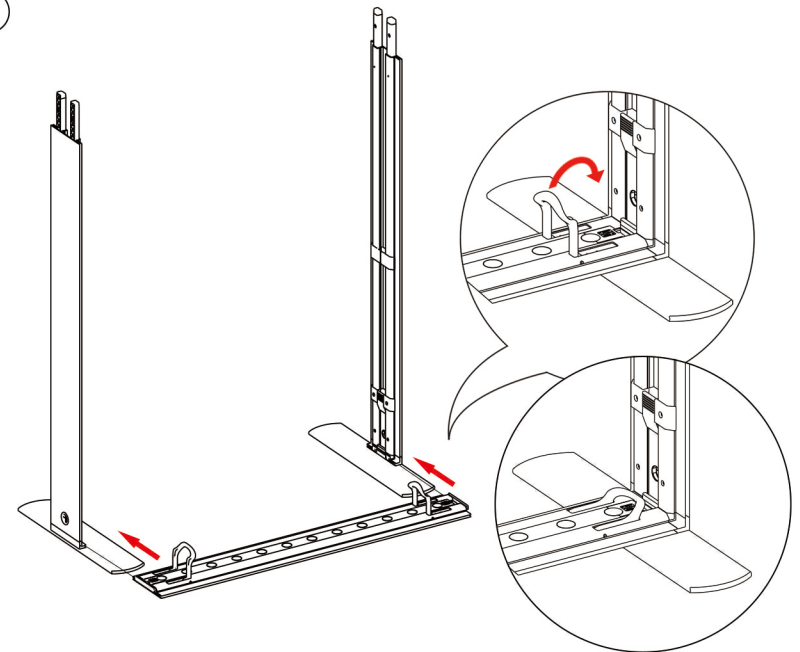

Horizontal Profile x2

Vertical Profile Top x2

Vertical Profile Bottom x2

Mid Pole x1

Transformer x1

Y-Cable x1

①

②